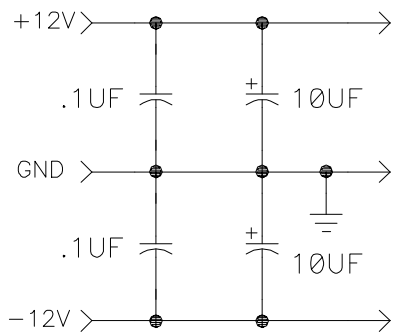

From SIO

Title Z80 CORE SERIAL INTERFACE		
Size A	DIBs Electronic Design (916) 722-3877	Rev
Date Sat Sep 06 1997	Drawn by DIB	
Filename Z80CORE.S01	Sheet 3 of 3	