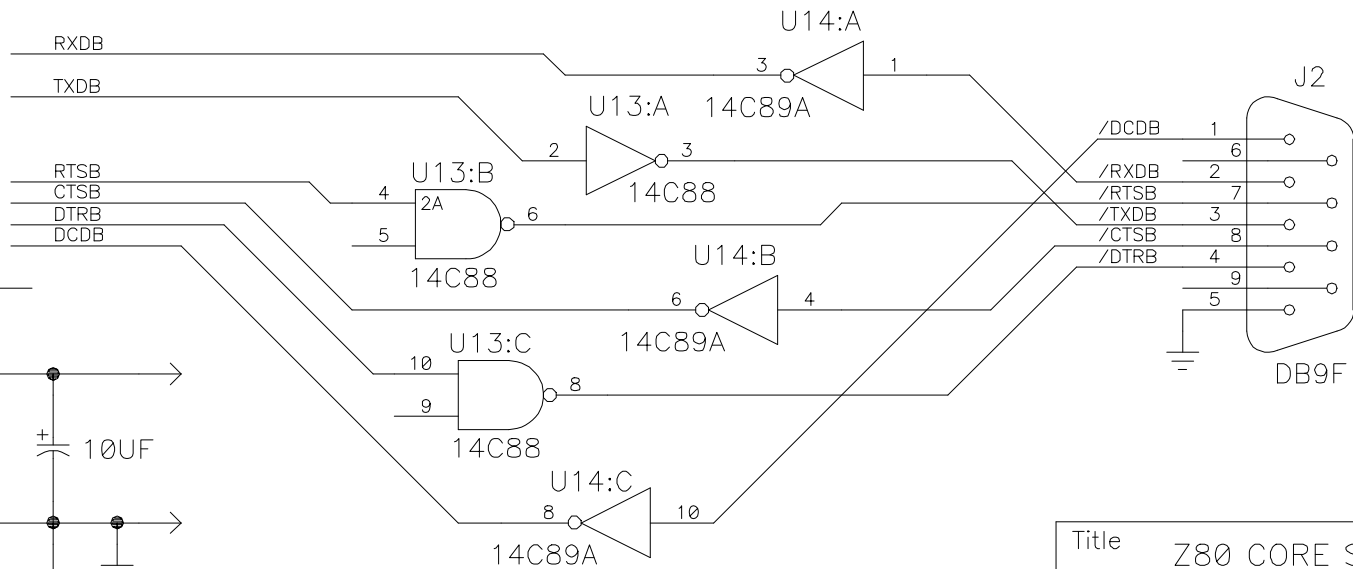

From SIO

Title Z80 CORE SERIAL INTERFACE		
Size A	DIBs Electronic Design (916) 722-3877	Rev
Date Sat Sep 06 1997	Drawn by DIB	
Filename Z80CORE.S01	Sheet 3 of 3	