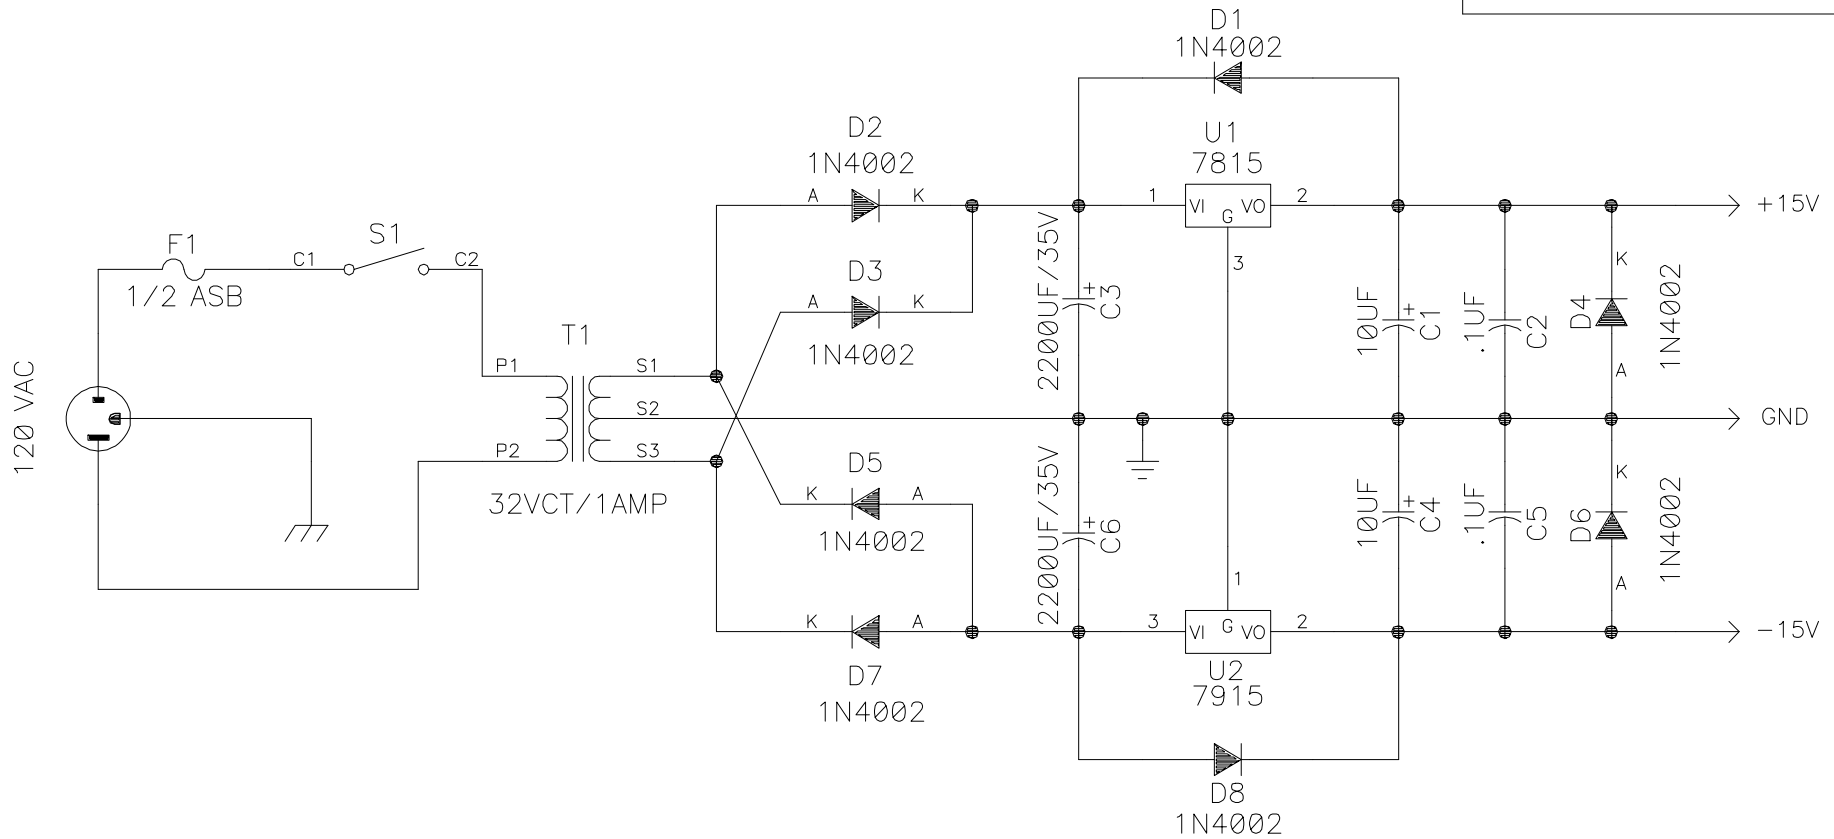

Dual \pm 15 Volt
Power Supply

Title Op Amp Dual Power Supply		
Size A	DIBs Electronic Design (916) 722-3877	Rev
Date	Sun Jul 09 1995	Drawn by DIB
Filename	OPAMP-PS.S01	Sheet 1 of 1